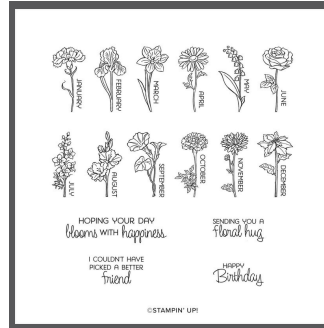

BUNDLES Bundles includes one of each item to the right.

10% **BUNDLED SAVINGS**

YEAR OF FLOWERS BUNDLE

165375 | \$51.25

STAMPS

YEAR OF FLOWERS STAMP SET
165367 | \$26.00
16 cling stamps

DIES

YEAR OF FLOWERS DIES
165374 | \$31.00
16 dies