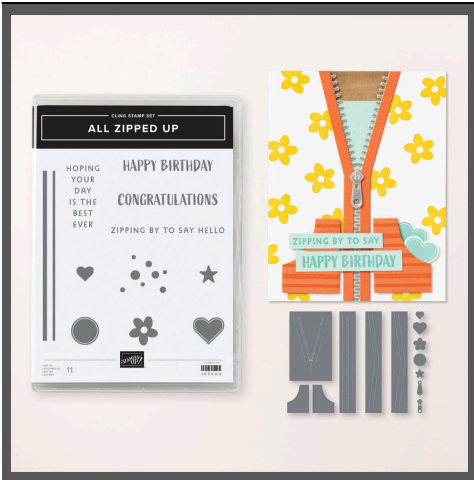

STAMPS

FRAMED SCENES STAMP SET
165395 | \$24.00
5 cling stamps

DIES

FRAMED SCENES DIES
165396 | \$19.00
4 dies

ALL ZIPPED UP BUNDLE

165402 | \$48.50

STAMPS

ALL ZIPPED UP STAMP SET
165400 | \$22.00
11 cling stamps

DIES

ALL ZIPPED UP DIES
165401 | \$32.00
13 dies

STAMP SETS

A DAY WITH YOU STAMP SET
165416 | \$26.00
14 cling stamp

ARCHED WISHES STAMP SET
165428 | \$25.00
9 cling stamps

RESOURCEFUL RUSTY STAMP SET
165434 | \$21.00
9 cling stamps