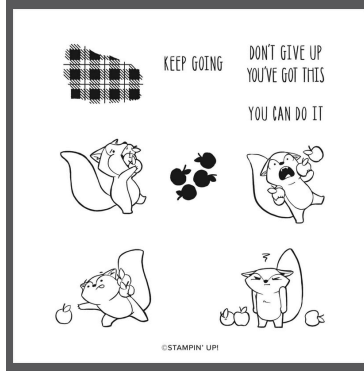

DIES

ALL ZIPPED UP DIES
165401 | \$32.00
13 dies

STAMP SETS

A DAY WITH YOU STAMP SET
165416 | \$26.00
14 cling stamp

ARCHED WISHES STAMP SET
165428 | \$25.00
9 cling stamps

RESOURCEFUL RUSTY STAMP SET
165434 | \$21.00
9 cling stamps