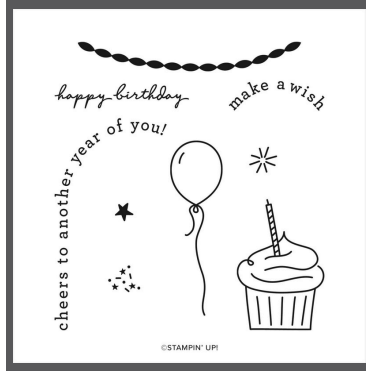

DIES

ALL ZIPPED UP DIES
165401 | \$32.00
13 dies

STAMP SETS

A DAY WITH YOU STAMP SET
165416 | \$26.00
14 cling stamp

ARCHED WISHES STAMP SET
165428 | \$25.00
9 cling stamps

RESOURCEFUL RUSTY STAMP SET
165434 | \$21.00
9 cling stamps