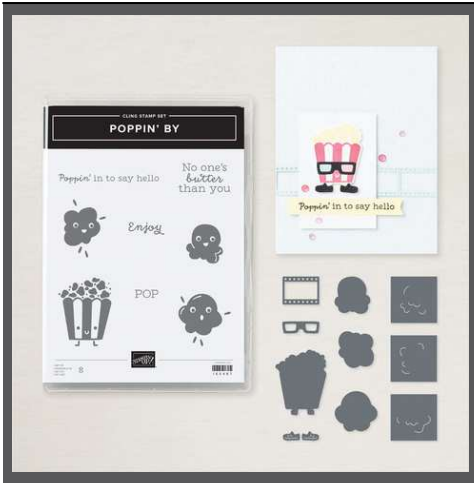

165477 | \$55.75

STAMPS

SENTIMENTAL FRAMING STAMP SET
165475 | \$24.00
13 photopolymer stamps

DIES

SENTIMENTAL FRAMING DIES
165476 | \$38.00
6 dies

POPPIN' BY BUNDLE

165489 | \$34.00

STAMPS