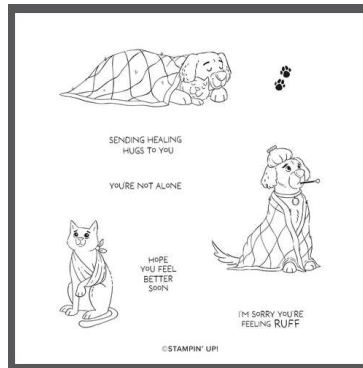

HUGS & HEALING STAMP SET
165518 | $20.00
8 cling stamps