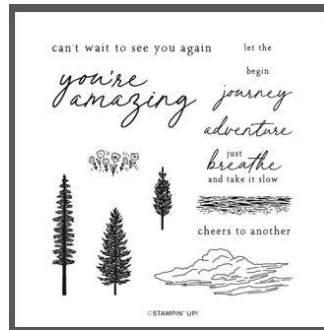

STAMPS

SCENIC ADVENTURE STAMP SET
165466 | $20.00
13 photopolymer stamps